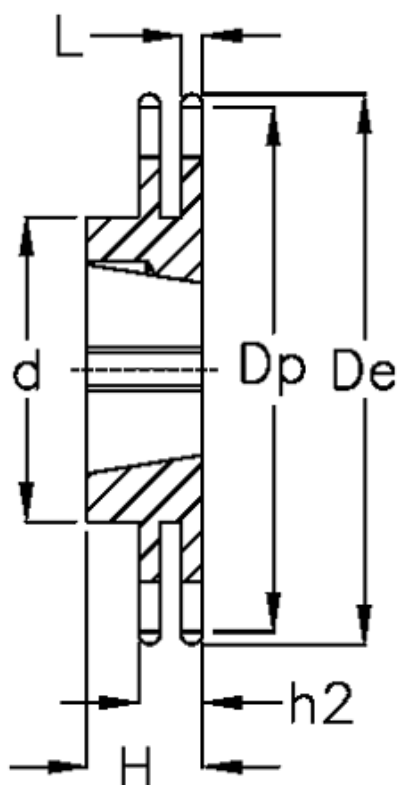

Article number: 616032003045

Description: Taperbored sprocket 06 B-2 Z=45 duplex  
for bushing 1610

## Measures

C = 1  
d = 80  
De = 140.7  
Dp = 136.55  
For bush = 1610  
For chain size = 3/8" x 7/32"  
For chain type = 06 B-2  
H = 25

h2 = 15.4  
Material = Støbejern  
Number of teeth = 45